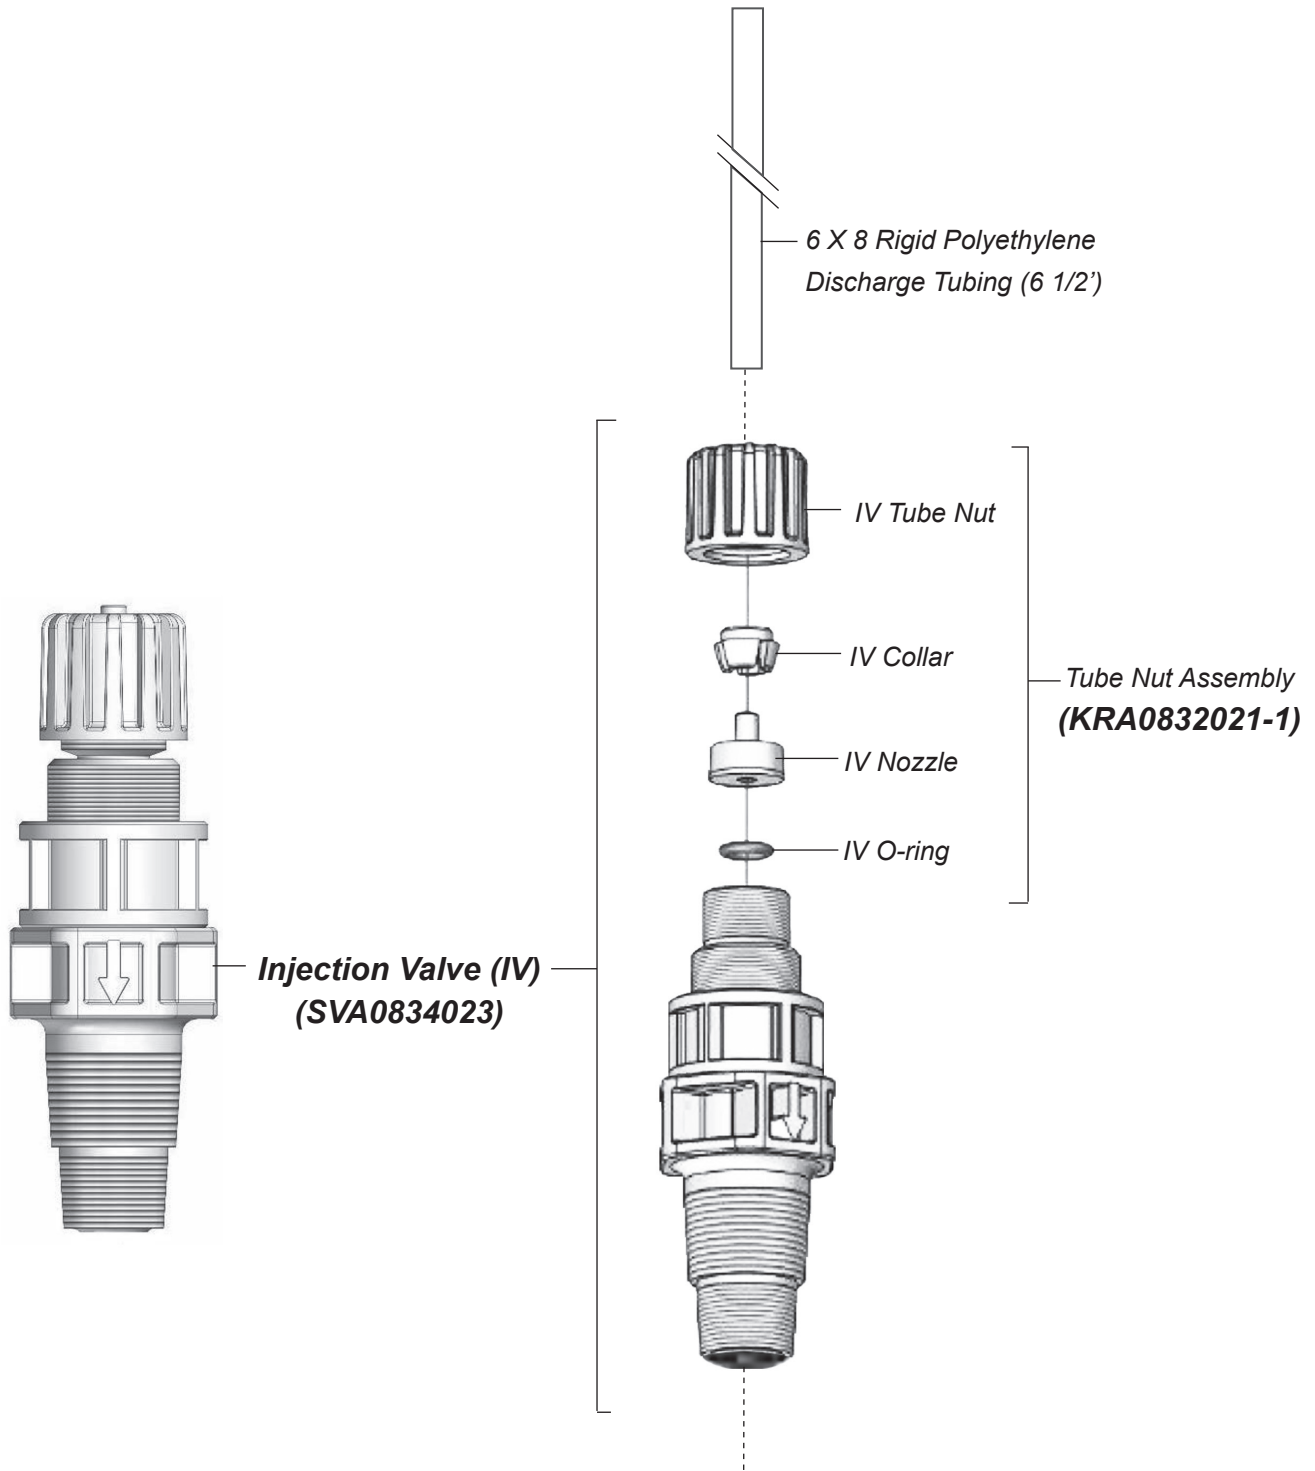

SCHEMATICS

Electric Metering Pump Part # e128

1:128 Fixed
120V, 60 Hz
Equivalent to 11 GPM (42 LPM)

Dilution Solutions • 2090 Sunnydale Blvd. • Clearwater, FL, USA
1-800-451-6628 • 1-727-451-1198
www.dilutionsolutions.com

Wall Mounting Bracket
(DSA0001401)

e128 Front View

e128 Lateral View

**Transit washers not present in replacement kits, only found in new pumps.*

BULK TUBING LENGTHS AVAILABLE

6 1/2' (2 mts) 6 X 8 mm Polyethylene Discharge tubing per foot - **Part # ATU0000603-1**

6 1/2' (2 mts) 6 X 8 mm PVC Suction tubing per foot - **Part # ATU0004202-1**

6 1/2' (2 mts) 4 X 6 mm PVC Bleed Off tubing per foot - **Part # DUT0000006-1**