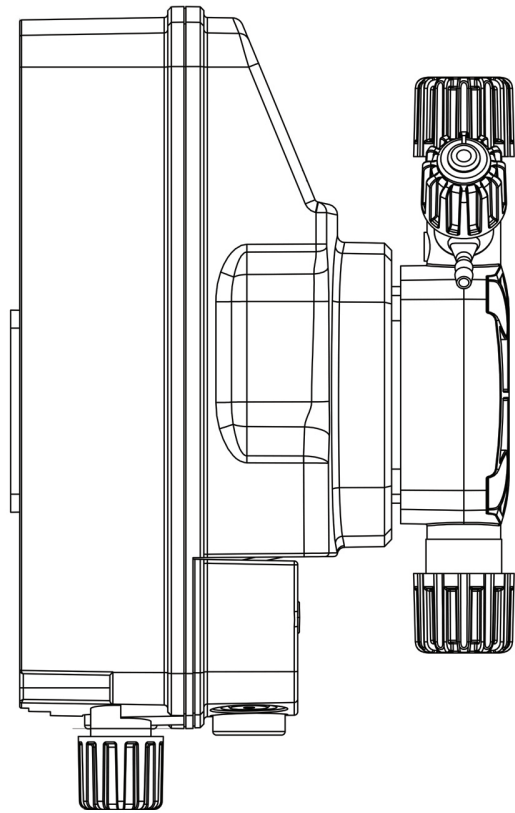

SCHEMATICS

Electric Metering Pump Part # e128

1:128 Fixed
120V, 60 Hz
Equivalent to 11 GPM (42 LPM)

Dilution Solutions • 2090 Sunnydale Blvd. • Clearwater, FL, USA
1-800-451-6628 • 1-727-451-1198
www.dilutionsolutions.com

Wall Mounting Bracket
(DSA0001401)

e128 Front View

e128 Lateral View

**Transit washers not present in replacement kits, only found in new pumps.*

BULK TUBING LENGTHS AVAILABLE

6 1/2' (2 mts) 6 X 8 mm Polyethylene Discharge tubing per foot - **Part # ATU0000603-1**

6 1/2' (2 mts) 6 X 8 mm PVC Suction tubing per foot - **Part # ATU0004202-1**

6 1/2' (2 mts) 4 X 6 mm PVC Bleed Off tubing per foot - **Part # DUT0000006-1**