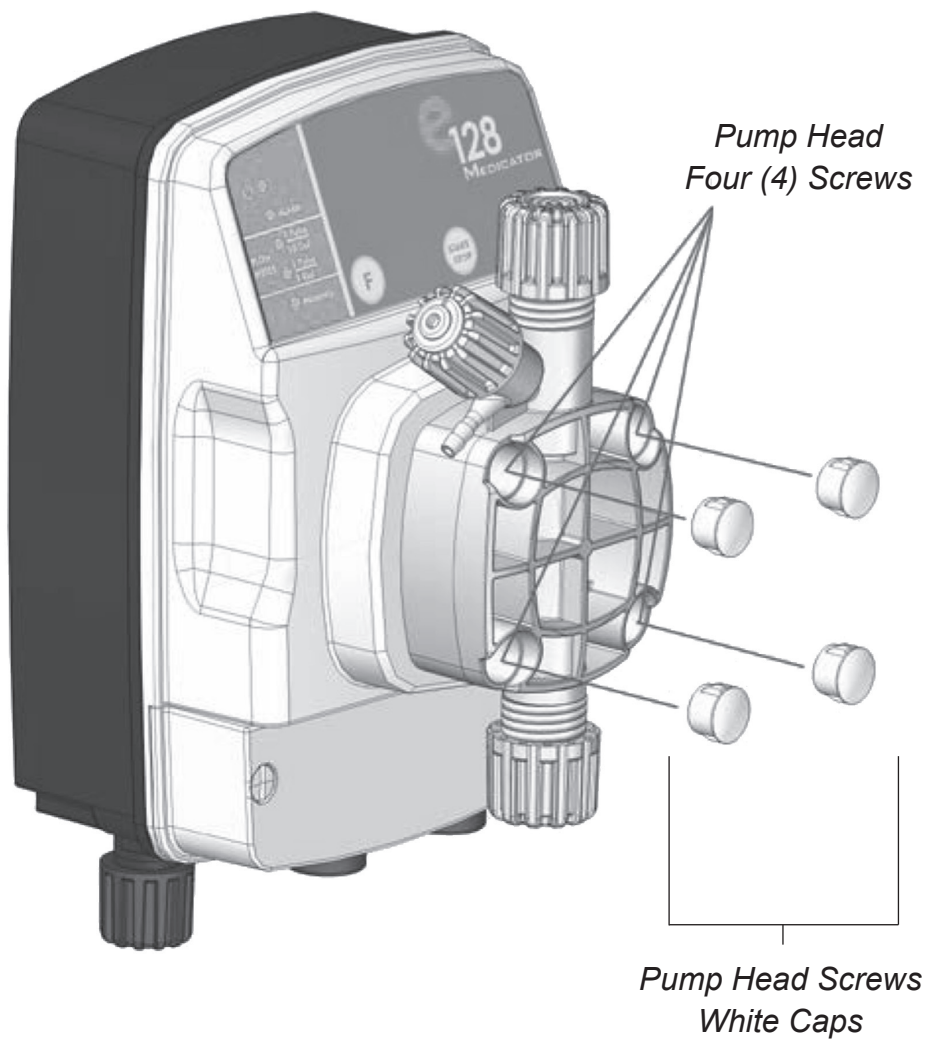

SCHEMATICS

Electric Metering Pump Part # e128

1:128 Fixed
120V, 60 Hz
Equivalent to 11 GPM (42 LPM)

Dilution Solutions • 2090 Sunnydale Blvd. • Clearwater, FL, USA
1-800-451-6628 • 1-727-451-1198
www.dilutionsolutions.com

Wall Mounting Bracket
(DSA0001401)

e128 Front View

e128 Lateral View

**Transit washers not present in replacement kits, only found in new pumps.*

BULK TUBING LENGTHS AVAILABLE

6 1/2' (2 mts) 6 X 8 mm Polyethylene Discharge tubing per foot - **Part # ATU0000603-1**

6 1/2' (2 mts) 6 X 8 mm PVC Suction tubing per foot - **Part # ATU0004202-1**

6 1/2' (2 mts) 4 X 6 mm PVC Bleed Off tubing per foot - **Part # DUT0000006-1**