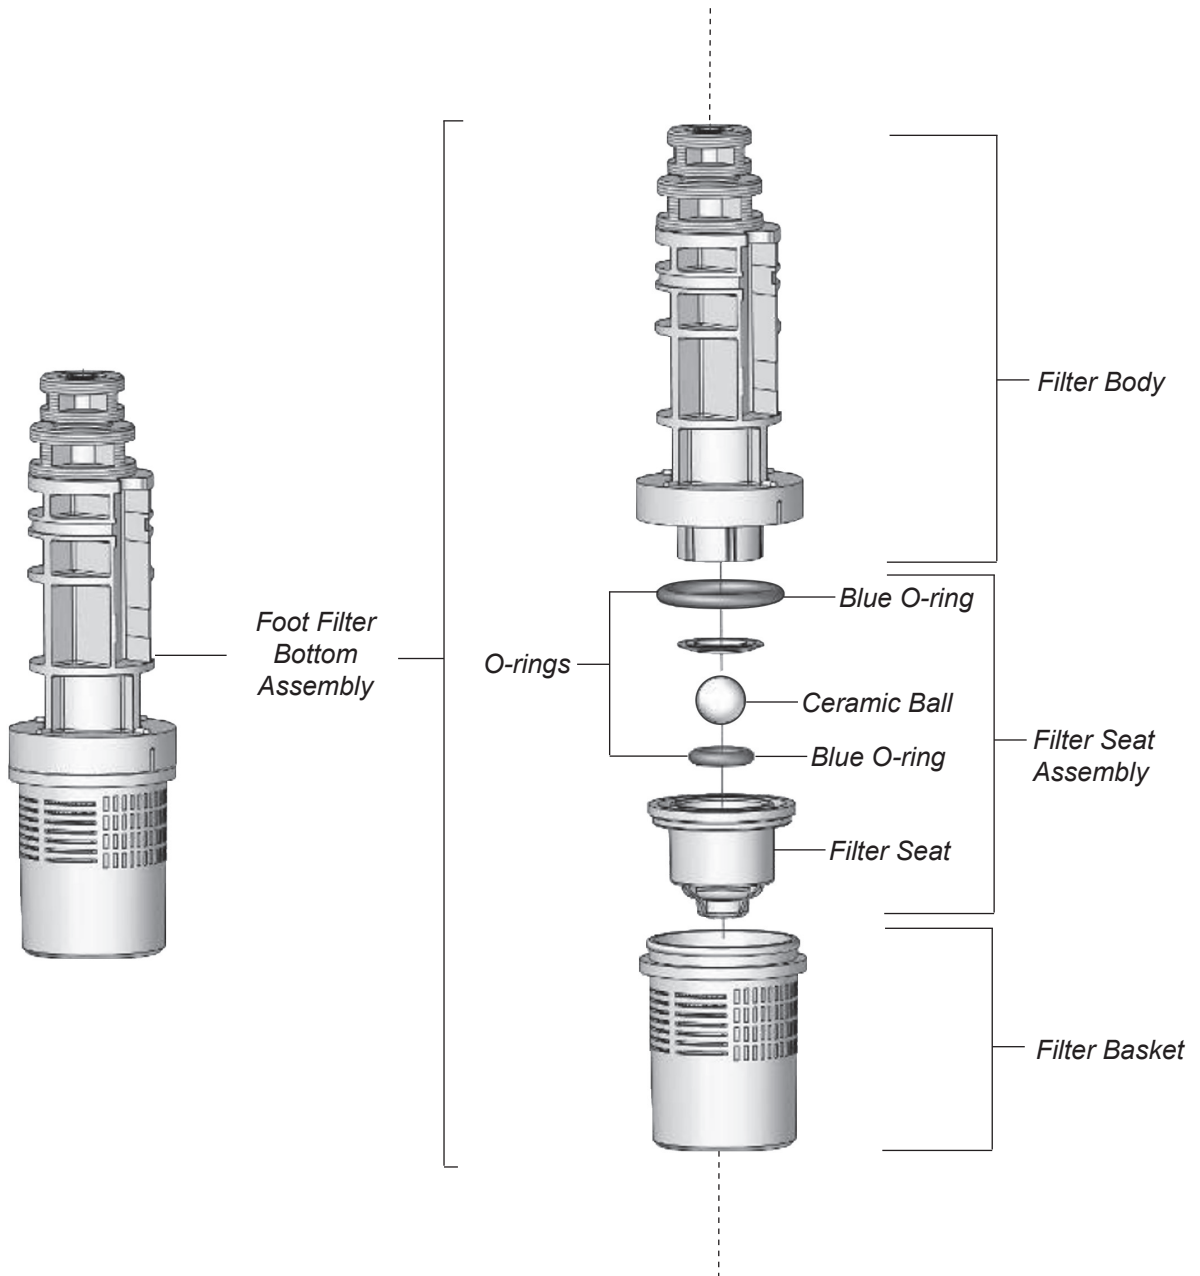

Wall Mounting Bracket
(DSA0001401)

e128 Front View

e128 Lateral View

**Transit washers not present in replacement kits, only found in new pumps.*

BULK TUBING LENGTHS AVAILABLE

6 1/2' (2 mts) 6 X 8 mm Polyethylene Discharge tubing per foot - **Part # ATU0000603-1**

6 1/2' (2 mts) 6 X 8 mm PVC Suction tubing per foot - **Part # ATU0004202-1**

6 1/2' (2 mts) 4 X 6 mm PVC Bleed Off tubing per foot - **Part # DUT0000006-1**