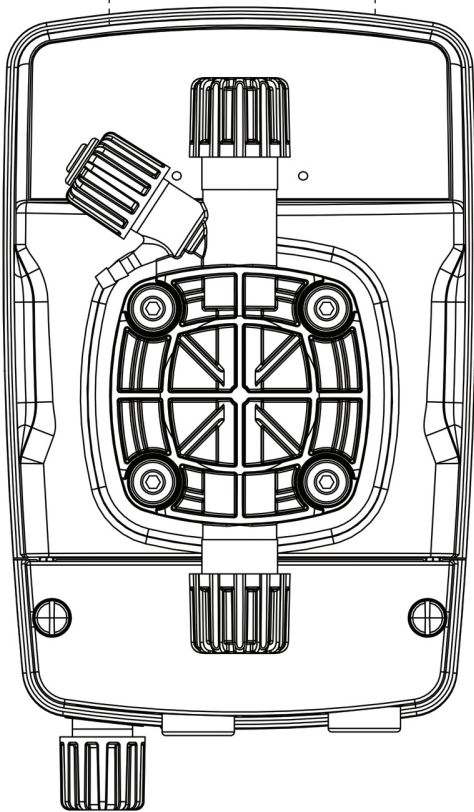

SCHEMATICS

Electric Metering Pump Part # e128

1:128 Fixed
120V, 60 Hz
Equivalent to 11 GPM (42 LPM)

Dilution Solutions • 2090 Sunnydale Blvd. • Clearwater, FL, USA
1-800-451-6628 • 1-727-451-1198
www.dilutionsolutions.com

Wall Mounting Bracket
(DSA0001401)

e128 Front View

e128 Lateral View

**Transit washers not present in replacement kits, only found in new pumps.*

BULK TUBING LENGTHS AVAILABLE

6 1/2' (2 mts) 6 X 8 mm Polyethylene Discharge tubing per foot - **Part # ATU0000603-1**

6 1/2' (2 mts) 6 X 8 mm PVC Suction tubing per foot - **Part # ATU0004202-1**

6 1/2' (2 mts) 4 X 6 mm PVC Bleed Off tubing per foot - **Part # DUT0000006-1**