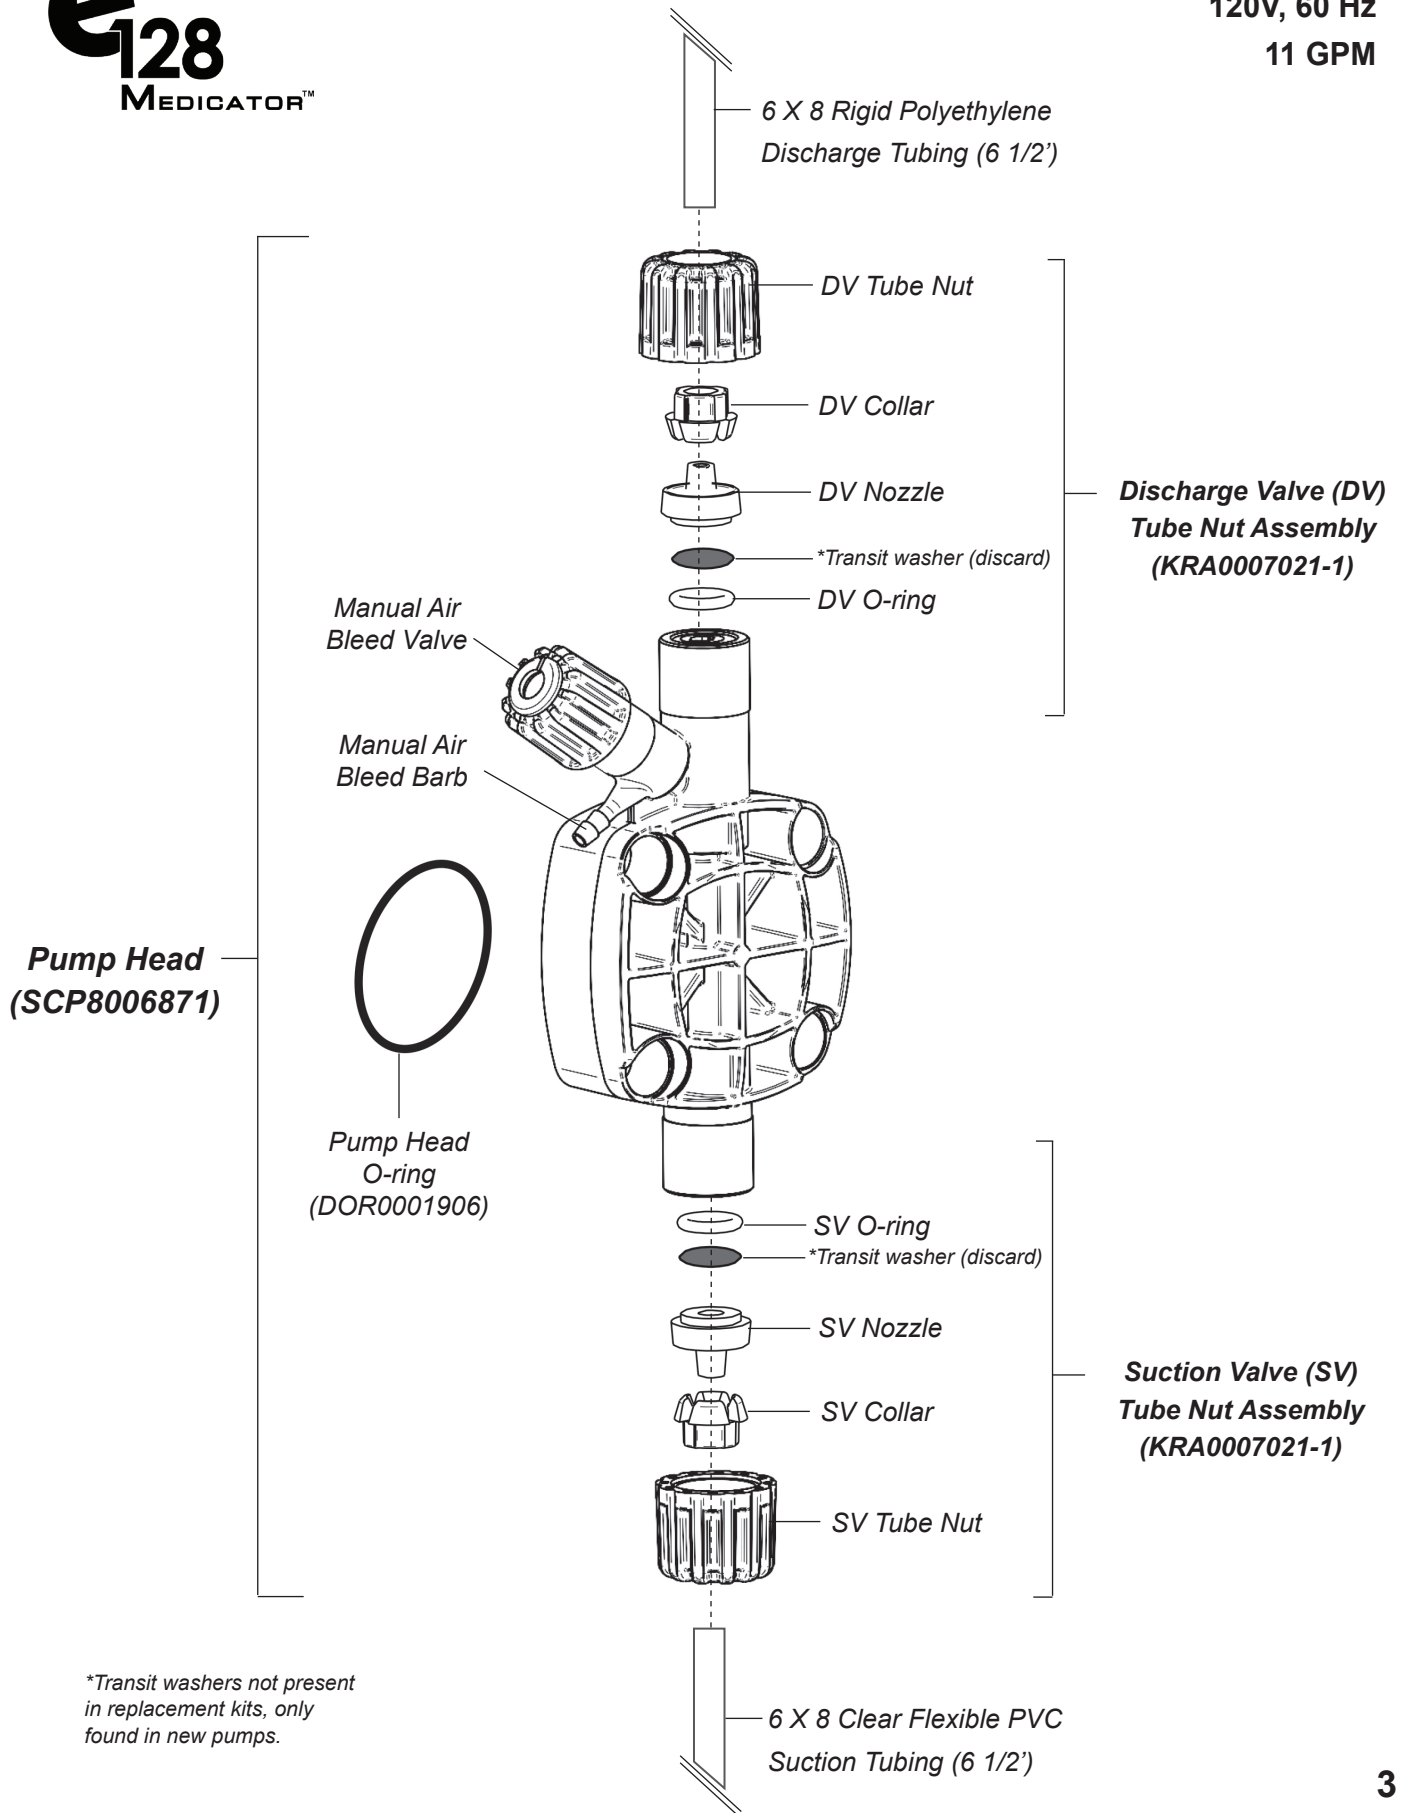

SCHEMATICS

Electric Metering Pump Part # e128

1:128 Fixed
120V, 60 Hz
Equivalent to 11 GPM (42 LPM)

Dilution Solutions • 2090 Sunnydale Blvd. • Clearwater, FL, USA
1-800-451-6628 • 1-727-451-1198
www.dilutionsolutions.com

Wall Mounting Bracket
(DSA0001401)

e128 Front View

e128 Lateral View

**Transit washers not present in replacement kits, only found in new pumps.*

BULK TUBING LENGTHS AVAILABLE

6 1/2' (2 mts) 6 X 8 mm Polyethylene Discharge tubing per foot - **Part # ATU0000603-1**

6 1/2' (2 mts) 6 X 8 mm PVC Suction tubing per foot - **Part # ATU0004202-1**

6 1/2' (2 mts) 4 X 6 mm PVC Bleed Off tubing per foot - **Part # DUT0000006-1**