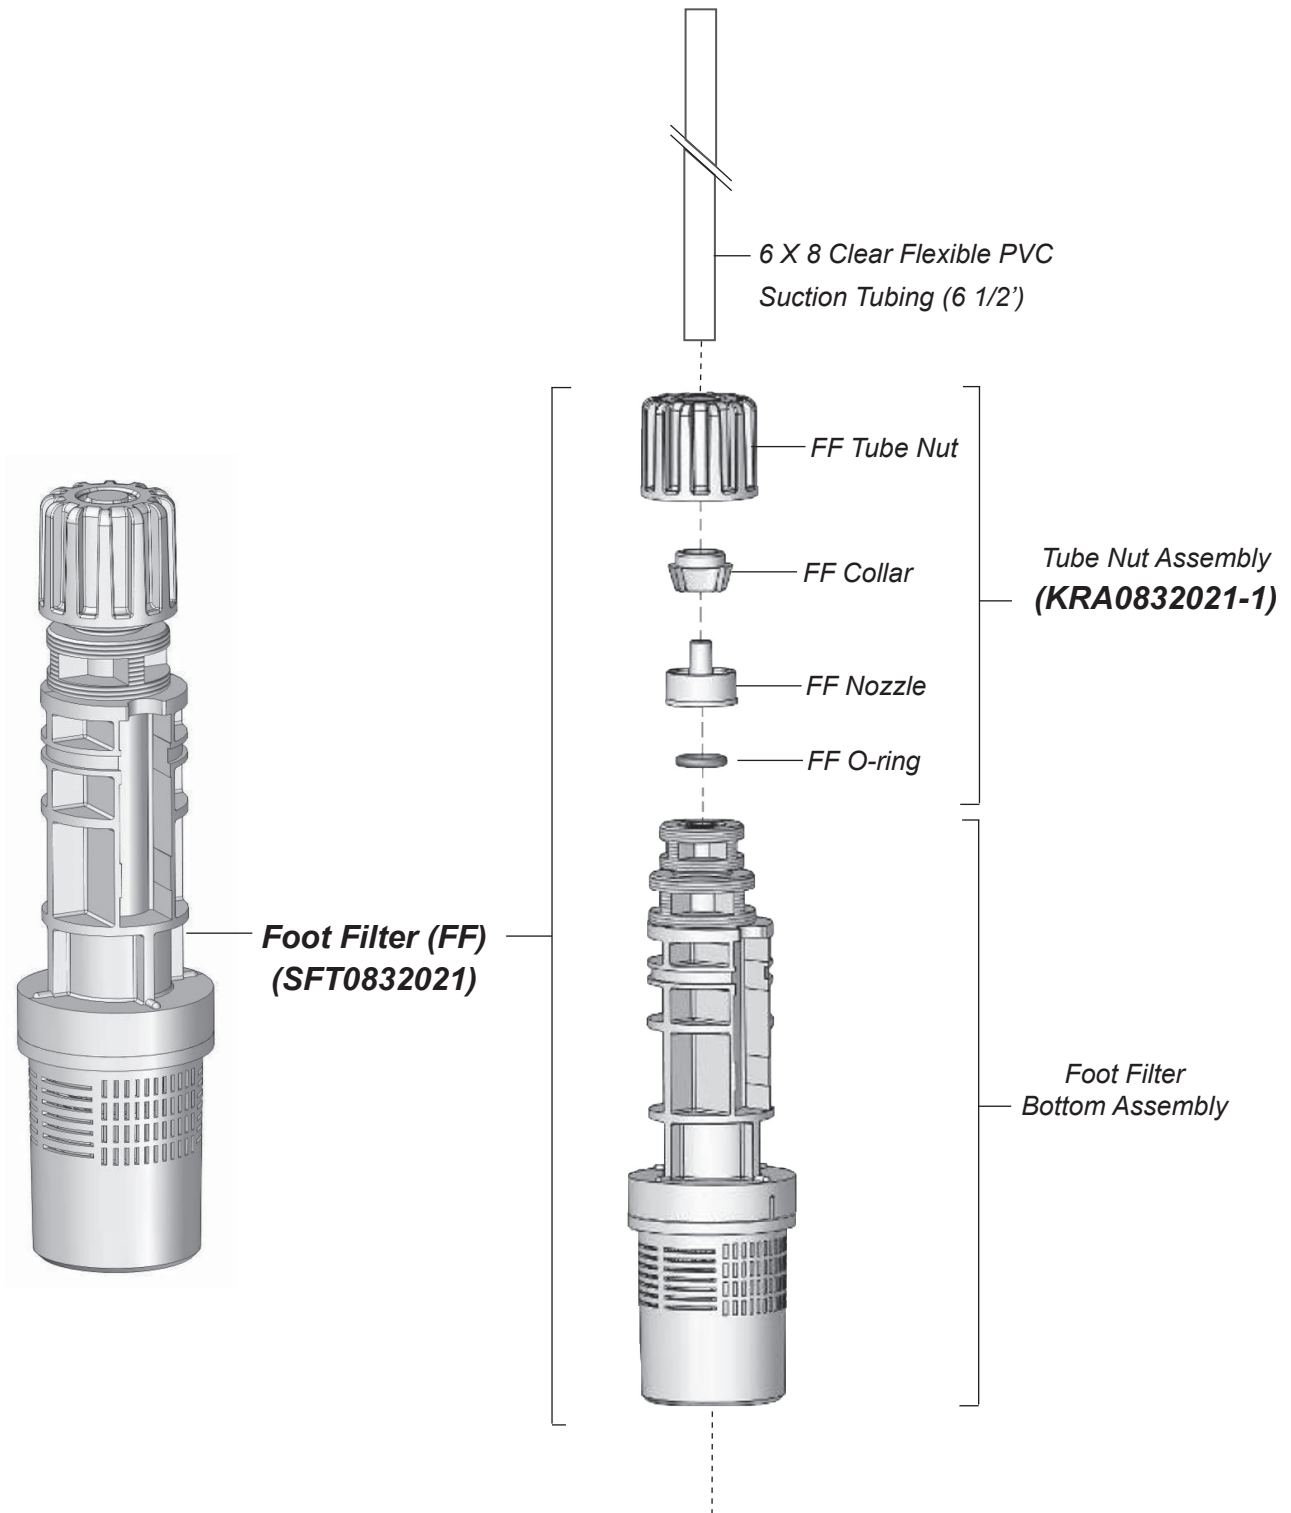

SCHEMATICS

Electric Metering Pump Part # e128

1:128 Fixed
120V, 60 Hz
Equivalent to 11 GPM (42 LPM)

Dilution Solutions • 2090 Sunnydale Blvd. • Clearwater, FL, USA
1-800-451-6628 • 1-727-451-1198
www.dilutionsolutions.com

Wall Mounting Bracket
(DSA0001401)

e128 Front View

e128 Lateral View

**Transit washers not present in replacement kits, only found in new pumps.*

BULK TUBING LENGTHS AVAILABLE

6 1/2' (2 mts) 6 X 8 mm Polyethylene Discharge tubing per foot - **Part # ATU0000603-1**

6 1/2' (2 mts) 6 X 8 mm PVC Suction tubing per foot - **Part # ATU0004202-1**

6 1/2' (2 mts) 4 X 6 mm PVC Bleed Off tubing per foot - **Part # DUT0000006-1**