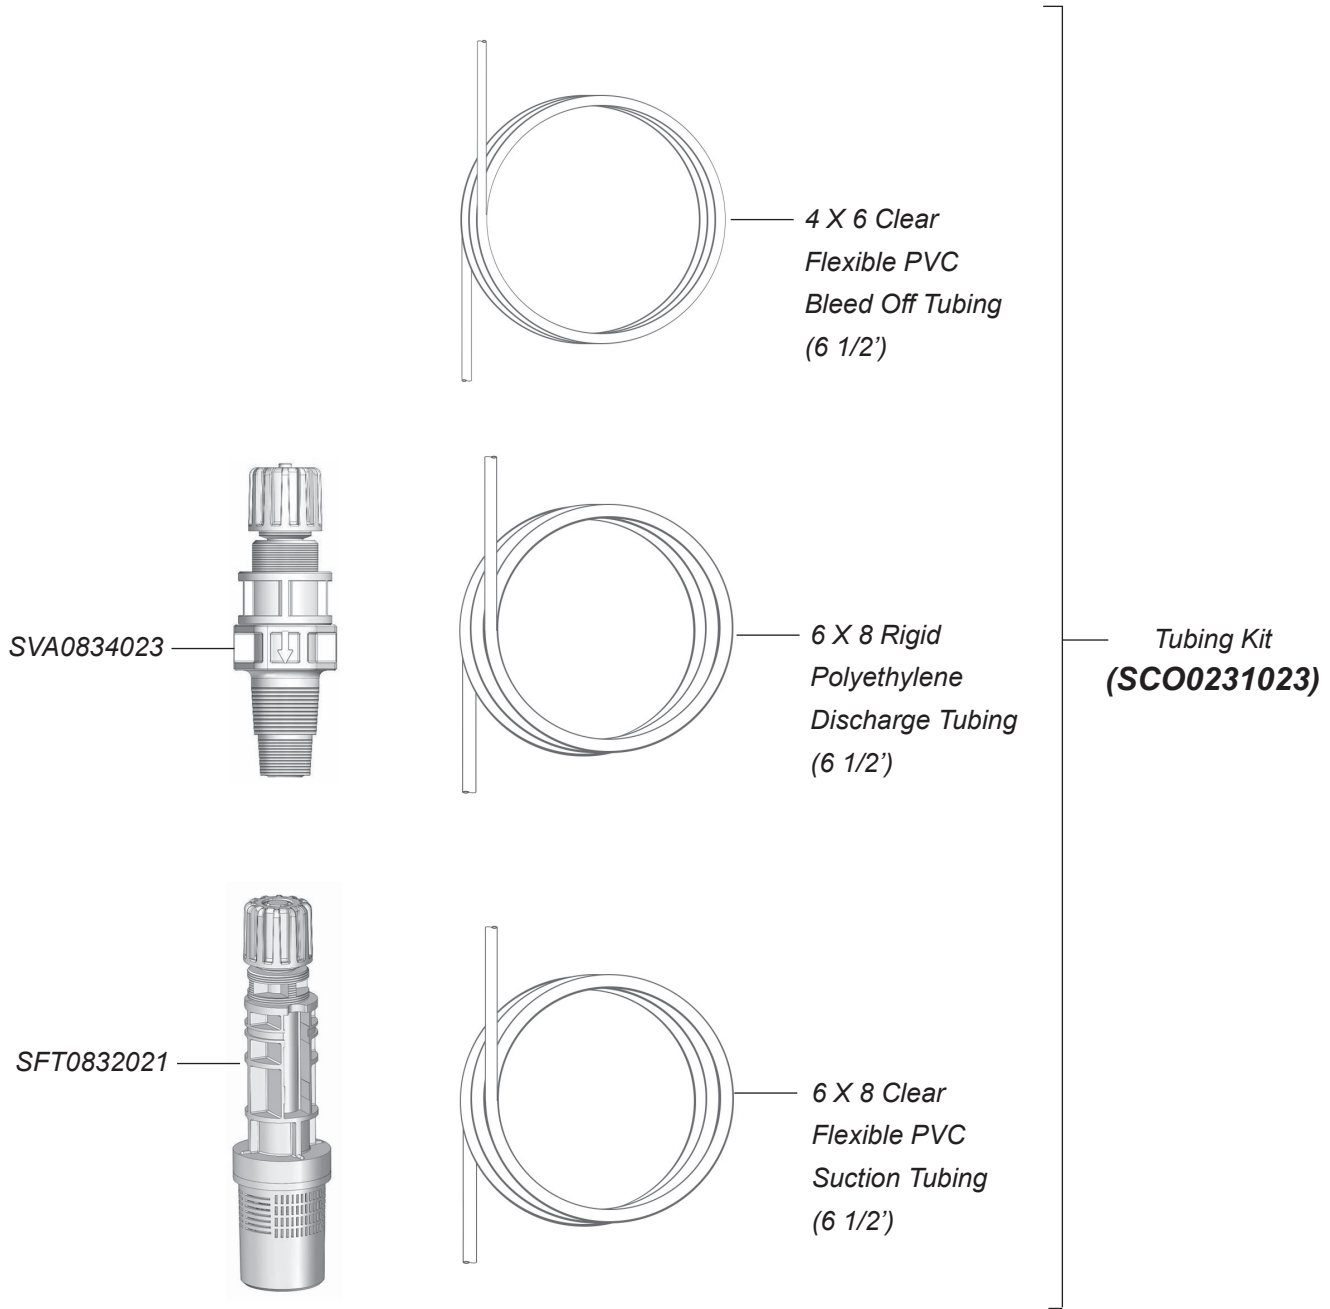

SCHEMATICS

Electric Metering Pump Part # e128

1:128 Fixed
120V, 60 Hz
Equivalent to 11 GPM (42 LPM)

Dilution Solutions • 2090 Sunnydale Blvd. • Clearwater, FL, USA
1-800-451-6628 • 1-727-451-1198
www.dilutionsolutions.com

Wall Mounting Bracket
(DSA0001401)

e128 Front View

e128 Lateral View

**Transit washers not present in replacement kits, only found in new pumps.*

BULK TUBING LENGTHS AVAILABLE

6 1/2' (2 mts) 6 X 8 mm Polyethylene Discharge tubing per foot - **Part # ATU0000603-1**

6 1/2' (2 mts) 6 X 8 mm PVC Suction tubing per foot - **Part # ATU0004202-1**

6 1/2' (2 mts) 4 X 6 mm PVC Bleed Off tubing per foot - **Part # DUT0000006-1**