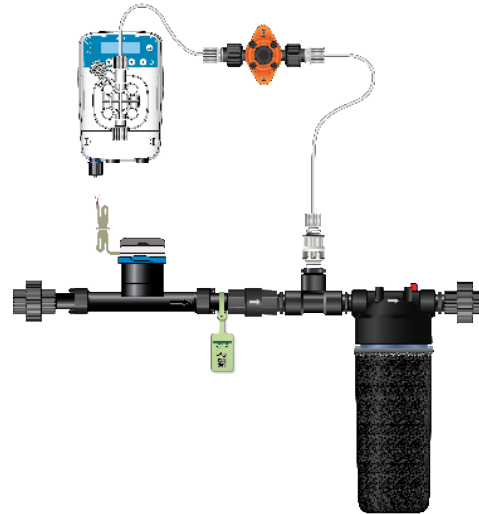

Dilution™ SOLUTIONS

To order call 1-800-451-6628

Nutrient Delivery System Micro-Doser Kits

Ultimate Delivery with the Etatron eOne Micro-Doser System

The Etatron eOne **Micro-Dosers**, combined with the Dosatron Lo- and Hi-Flo Dosers, make the perfect combination to customize a delivery system for your specific applications. The blending of these dosers brings the ultimate in reliability and functionality, in one system – The Nutrient Delivery System!

The Etatron eOne accurately doses super-concentrated products into an existing fertigation system. It hits the targets that many of the high-value products, on the market, demand.

- You can adjust the amount dispensed with every stroke
- Dial into micro-dose, down to 0.25 mL per gallon depending on flow rate
- Allow for the ultimate in reliability and functionality in one system
- Designed to be in unison with the Nutrient Delivery System

The Micro-Doser Kits Include:

eOne MF 0110 pump	Polyethylene discharge tube
PVC suction tube	Pressure relief valve
Water meter	Unions
Check valve	Foot filter
Injection valve	Mixing chamber
PVC bleed-off tube	Lo-Flo kit includes the Mixing Chamber Sunshade - Part # MC34-SHADE

Description	Item #
Lo-Flo Micro Doser Kit - (3/4" NPT)	MDE0110MF.75KIT

Description	Item #
Hi-Flo Micro Doser Kit - (1 1/2" NPT)	MDE0110MF1.5KIT