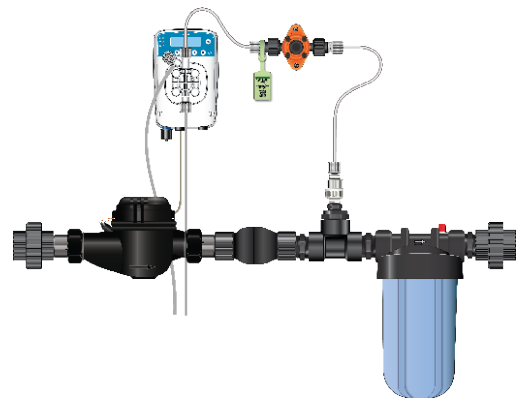

Dilution™ SOLUTIONS

To order call 1-800-451-6628

Nutrient Delivery System Micro-Doser Kits

Ultimate Delivery with the Etatron eOne Micro-Doser System

The Etatron eOne **Micro-Dosers**, combined with the Dosatron Lo- and Hi-Flo Dosers, make the perfect combination to customize a delivery system for your specific applications. The blending of these dosers brings the ultimate in reliability and functionality, in one system – The Nutrient Delivery System!

The Etatron eOne accurately doses super-concentrated products into an existing fertigation system. It hits the targets that many of the high-value products, on the market, demand.

- You can adjust the amount dispensed with every stroke
- Dial into micro-dose, down to 0.25 mL per gallon depending on flow rate
- Allow for the ultimate in reliability and functionality in one system
- Designed to be in unison with the Nutrient Delivery System

The Micro-Doser Kits Include:

eOne MF 0110 pump	Polyethylene discharge tube
PVC suction tube	Pressure relief valve
Water meter	Unions
Check valve	Foot filter
Injection valve	Mixing chamber
PVC bleed-off tube	Lo-Flo kit includes the Mixing Chamber Sunshade - Part # MC34-SHADE

Description	Item #
Lo-Flo Micro Doser Kit - (3/4" NPT)	MDE0110MF.75KIT

Description	Item #
Hi-Flo Micro Doser Kit - (1 1/2" NPT)	MDE0110MF1.5KIT