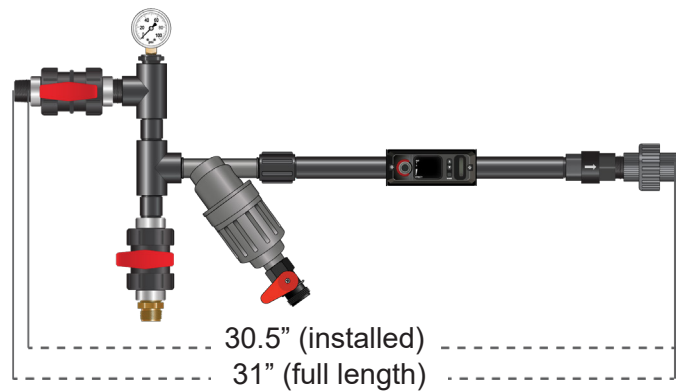

Dilution™

SOLUTIONS

To order now, call 1-800-451-6628

Ultrasonic Starter Kit Electric Lo-Flo Nutrient Delivery System

Item #:

- **ESTART-LUS**

CHARACTERISTICS

For transmitting water flow measurements by means of an ultrasonic sensor to a centralized controller.

FEATURES

Strainer to prevent clogging
Check valve to prevent backflow
Pressure gauge and sample port included
Includes necessary plumbing, ultrasonic flowsensor and cable to connect to controller

Description	Item #
Electric Nutrient Delivery System Lo-Flo Ultrasonic Starter Kit 3/4"	ESTART-LUS