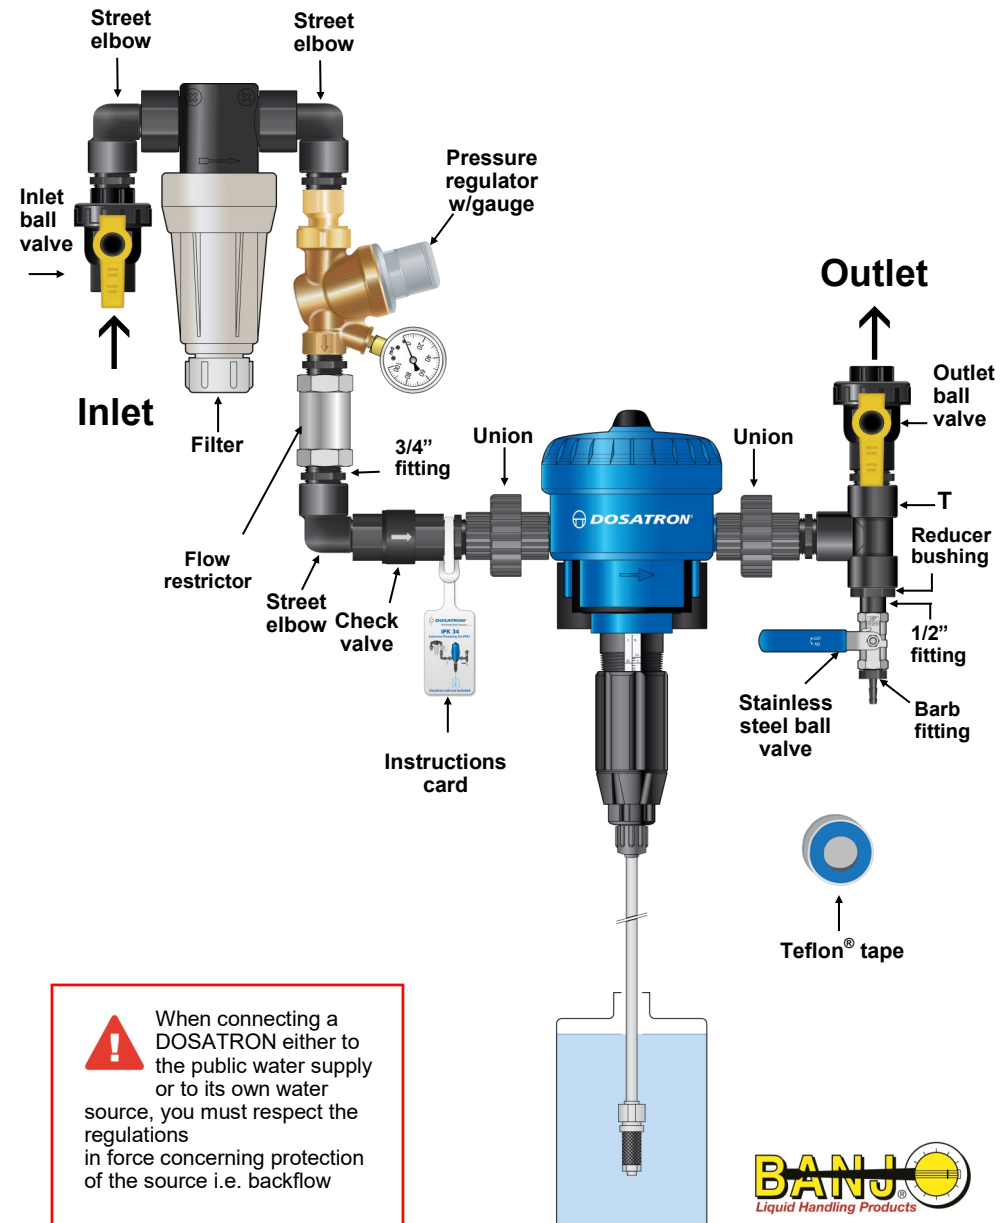

For quick priming (helpful at low water flows):

- Shut off outlet ball valve
- Insert injection hose into the chemical container
- Turn on the stainless steel ball valve (collect discharged solution or send it to drain)
- Observe the injection hose. When full, count 10 clicks
- Shut off stainless steel ball valve
- Turn outlet ball valve on

For sample collection:

- Make sure the unit is primed
- Shut off outlet ball valve
- Turn stainless steel ball valve on
- In a clean container, collect 2.5 gallons of diluted solution
- Shut off stainless steel ball valve
- Collect sample out of the 2.5 gallons and check concentration
- Turn on the outlet valve

2 Install the following with their arrows pointing in the same direction as the flow:

- Check valve
- Filter
- Pressure regulator

3 Attach instruction card to injector.

IPK34 - 3 GPM includes:	
2	3/4" polypropylene Banjo single union ball valve
1	1/2" stainless steel ball valve
1	3/4" polypropylene 200 mesh tee filter
1	3/4" pressure regulator w/gauge
1	3/4" 3 GPM flow restrictor
1	3/4" polypropylene check valve
2	3/4" union schedule 80 PVC
7	3/4" x 2" Banjo polypropylene fittings
1	1/2" x 2" Banjo polypropylene fittings
1	1/2" x 1/2" Banjo barb fitting
1	3/4" male to 1/2" female Banjo reducer bushing
1	3/4" Banjo T
3	3/4" Banjo street elbows
1	Roll of Teflon [®] tape
1	Instructions card

! When connecting a DOSATRON either to the public water supply or to its own water source, you must respect the regulations in force concerning protection of the source i.e. backflow

NOTE: Installation illustration is to be used as a reference guide only.