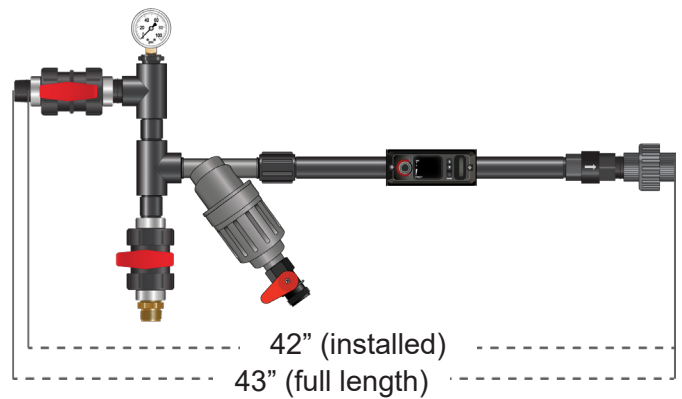

Dilution™

SOLUTIONS

To order now, call 1-800-451-6628

Ultrasonic Starter Kit Electric Hi-Flo Nutrient Delivery System

Item #:

- **ESTART-HUS**

CHARACTERISTICS

For transmitting water flow measurements by means of an ultrasonic sensor to a centralized controller.

FEATURES

Strainer to prevent clogging
Check valve to prevent backflow
Pressure gauge and sample port included
Includes necessary plumbing, ultrasonic flowsensor and cable to connect to controller

Description	Item #
Electric Nutrient Delivery System Hi-Flo Ultrasonic Starter Kit 1 1/2"	ESTART-HUS