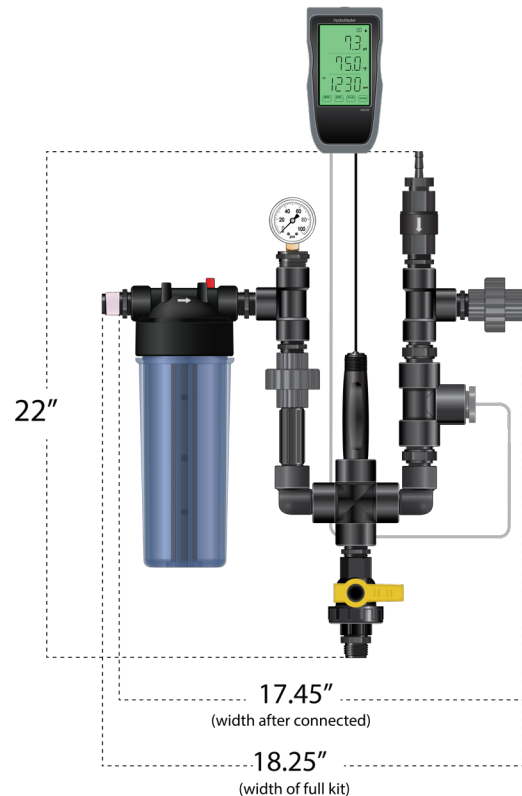

Dilution™ SOLUTIONS

An Ingersoll Rand Business

To order call 1-800-451-6628

Lo-Flo Monitor Kit Water-Powered Nutrient Delivery System

Item #:

- **HYKMON**

SPECIFICATIONS

Dilution Solutions' Water-Powered Nutrient Delivery System Monitor Kit measures and displays the well-blended outgoing solution providing peace of mind. To complete the LO-FLO Nutrient Delivery System you will also need Dosatron Injectors, the Standard Starter Kit or Higher-Pressure Starter Kit, Mixing Chamber Kit(s), and the Water Hammer Arrestor Kit.

This kit is also available without the monitor – please call 1-800-451-6628 or CHAT with us for details.

Description	Item #
Lo-Flo Water-Powered Monitor Kit 3/4"	HYKMON

** Parts ordered may look slightly different than the picture displayed, but the fit and function will be the same.