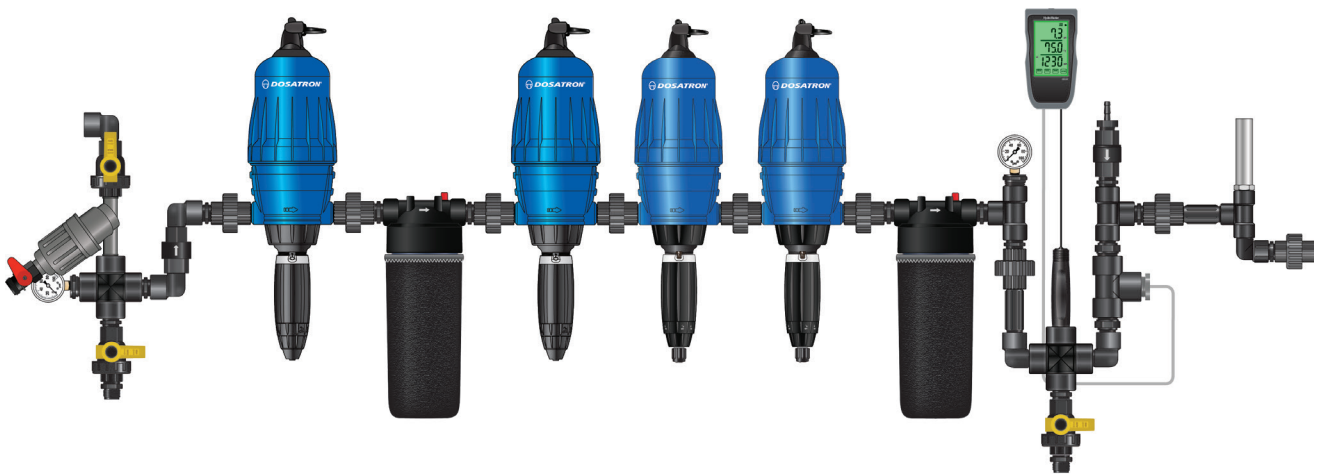

Dilution™ SOLUTIONS

An Ingersoll Rand Business

To order call 1-800-451-6628

Lo-Flo Monitor Kit Water-Powered Nutrient Delivery System

Item #:

- **HYKMON**

SPECIFICATIONS

Dilution Solutions' Water-Powered Nutrient Delivery System Monitor Kit measures and displays the well-blended outgoing solution providing peace of mind. To complete the LO-FLO Nutrient Delivery System you will also need Dosatron Injectors, the Standard Starter Kit or Higher-Pressure Starter Kit, Mixing Chamber Kit(s), and the Water Hammer Arrestor Kit.

This kit is also available without the monitor – please call 1-800-451-6628 or CHAT with us for details.

Description	Item #
Lo-Flo Water-Powered Monitor Kit 3/4"	HYKMON

** Parts ordered may look slightly different than the picture displayed, but the fit and function will be the same.

Dilution™

SOLUTIONS

An Ingersoll Rand Business

To order call 1-800-451-6628

Lo-Flo Nutrient Delivery System Installation

The Nutrient Delivery System is customizable,
more dosers can be added as needed.

NOTE: Installation illustrations are to be used as a reference guide only.