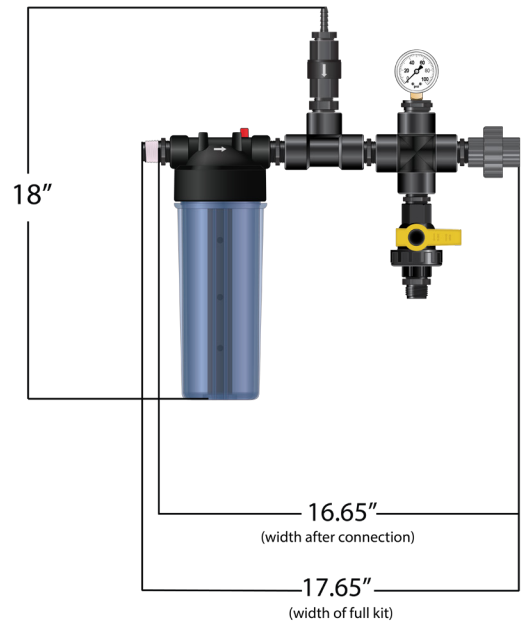

Dilution™

SOLUTIONS

An Ingersoll Rand Business

To order call 1-800-451-6628

Lo-Flo END Kit Water-Powered Nutrient Delivery System

Item #:

- **HYKEND**

SPECIFICATIONS

Dilution Solutions' Water-Powered Nutrient Delivery System END Kit is an alternative to the Monitor Kit. To complete the LO-FLO Nutrient Delivery System you will also need Dosatron Injectors, the Standard Starter Kit or Higher-Pressure Starter Kit, Mixing Chamber Kit, and Water Hammer Arrestor Kit.

Description	Item #
Lo-Flo Water-Powered END Kit 3/4"	HYKEND

** Parts ordered may look slightly different than the picture displayed, but the fit and function will be the same.

Dilution™

SOLUTIONS

An Ingersoll Rand Business