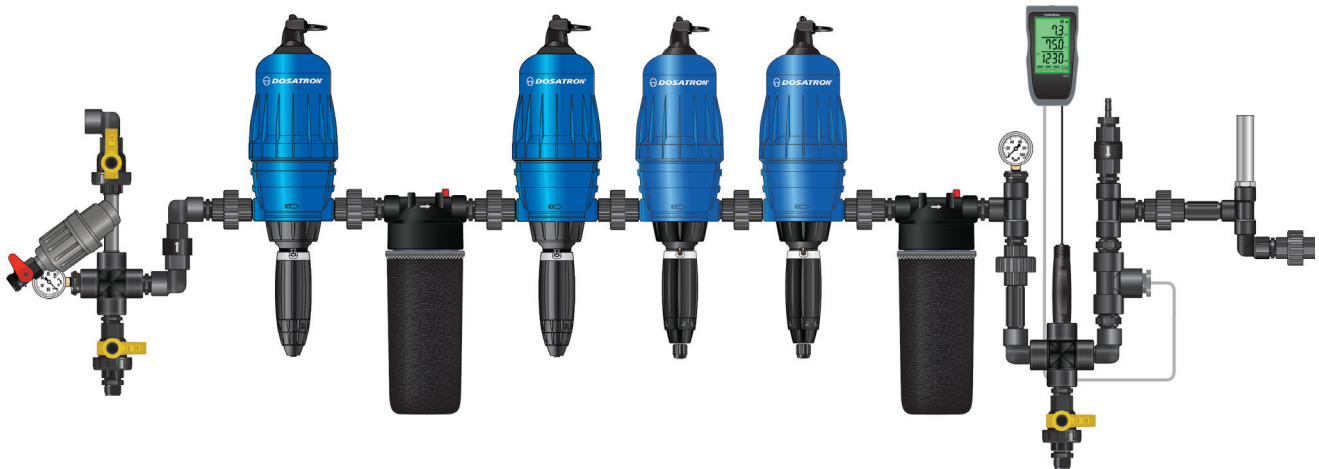

Dilution™

SOLUTIONS

An Ingersoll Rand Business

To order call 1-800-451-6628

Lo-Flo Nutrient Delivery System Installation

The Nutrient Delivery System is customizable,
more dosers can be added as needed.

NOTE: Installation illustrations are to be used as a reference guide only.