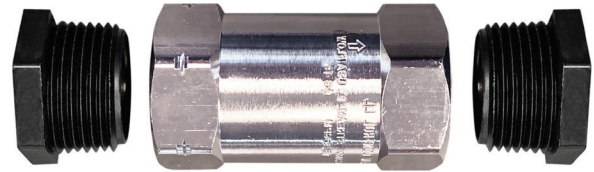

Dilution™

SOLUTIONS

To order call 1-800-451-6628

FLOW RESTRICTOR

Item #:

- FR34-14GPM
- FR200-40GPM

Description	Item #
1" - 14GPM max flow restriction. (2) 1" to 3/4" reducer bushings.	FR34-14GPM

SPECIFICATIONS

Flow Restrictors limit the flow of water.

It is recommended to install a flow restrictor on the inlet side of the Dosatron unit if there is any possibility of overflowing the unit.