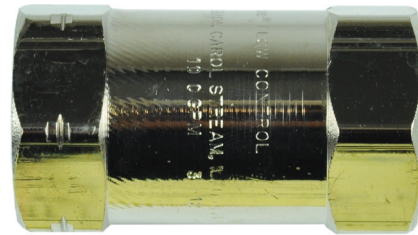

### FLOW RESTRICTOR

Item #:

- FR34-3GPM
- FR34-7GPM
- FR34-9GPM
- FR34-10GPM
- FR1-20GPM

### SPECIFICATIONS

Flow Restrictors limit the flow of water.

It is recommended to install a flow restrictor on the inlet side of the Dosatron unit if there is any possibility of overflowing the unit.

Description	Item #
3/4" - 3 GPM Max	FR34-3GPM
3/4" - 7 GPM Max	FR34-7GPM
3/4" - 9 GPM Max	FR34-9GPM
3/4" - 10 GPM Max	FR34-10GPM
1" - 20 GPM Max	FR1-20GPM