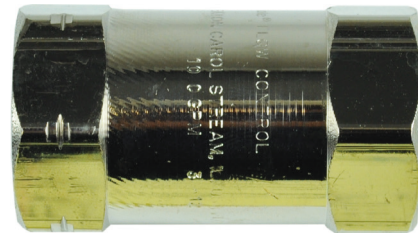

Dilution™

SOLUTIONS

To order call 1-800-451-6628

FLOW RESTRICTOR

Item #:

- FR34-3GPM
- FR34-7GPM
- FR34-9GPM
- FR34-10GPM
- FR1-20GPM

SPECIFICATIONS

Flow Restrictors limit the flow of water.

It is recommended to install a flow restrictor on the inlet side of the Dosatron unit if there is any possibility of overflowing the unit.

Description	Item #
3/4" - 3 GPM Max	FR34-3GPM
3/4" - 7 GPM Max	FR34-7GPM
3/4" - 9 GPM Max	FR34-9GPM
3/4" - 10 GPM Max	FR34-10GPM
1" - 20 GPM Max	FR1-20GPM

Dilution™

SOLUTIONS

To order call 1-800-451-6628

FLOW RESTRICTOR

Item #:

- FR34-14GPM
- FR200-40GPM

Description	Item #
3/4" - female NPT 14 GPM Max. PVC	FR34-14GPM

SPECIFICATIONS

Flow Restrictors limit the flow of water.

It is recommended to install a flow restrictor on the inlet side of the Dosatron unit if there is any possibility of overflowing the unit.

Description	Item #
1 1/2" female NPT 40 GPM Max. PVC	FR200-40GPM