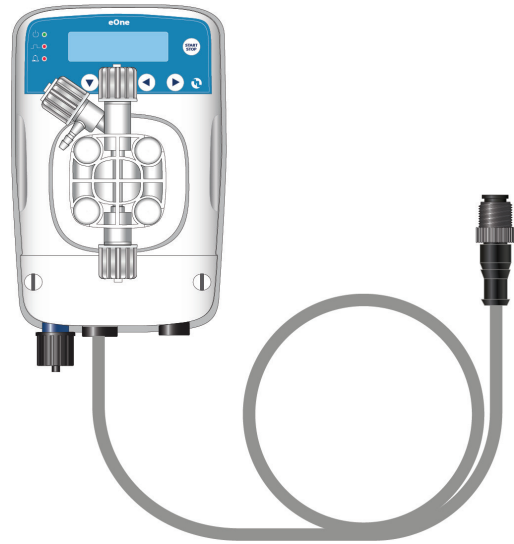

## eOne Pump Kit Electric NDS System

### CHARACTERISTICS

The eOne MF is a microprocessor controlled, multifunction metering pump, suitable for applications which require proportional dosing. Includes a pre-wired cable for an easy connection into the system.

### FEATURES

Multiple options available to meet dilution requirements relative to flow

PVDF injection valves compatible with all chemistries

Dosing rates automatically adjust to changes in water flow rates

### eOne Wetted Parts

Pump Head	PVDF
Diaphragm	PTFE (Teflon®)
Seals	TFE/P (Aflas®)
Valves	Ceramic Ball
Discharge Tubing	PE (Polyethylene)
Suction Tubing	PVC